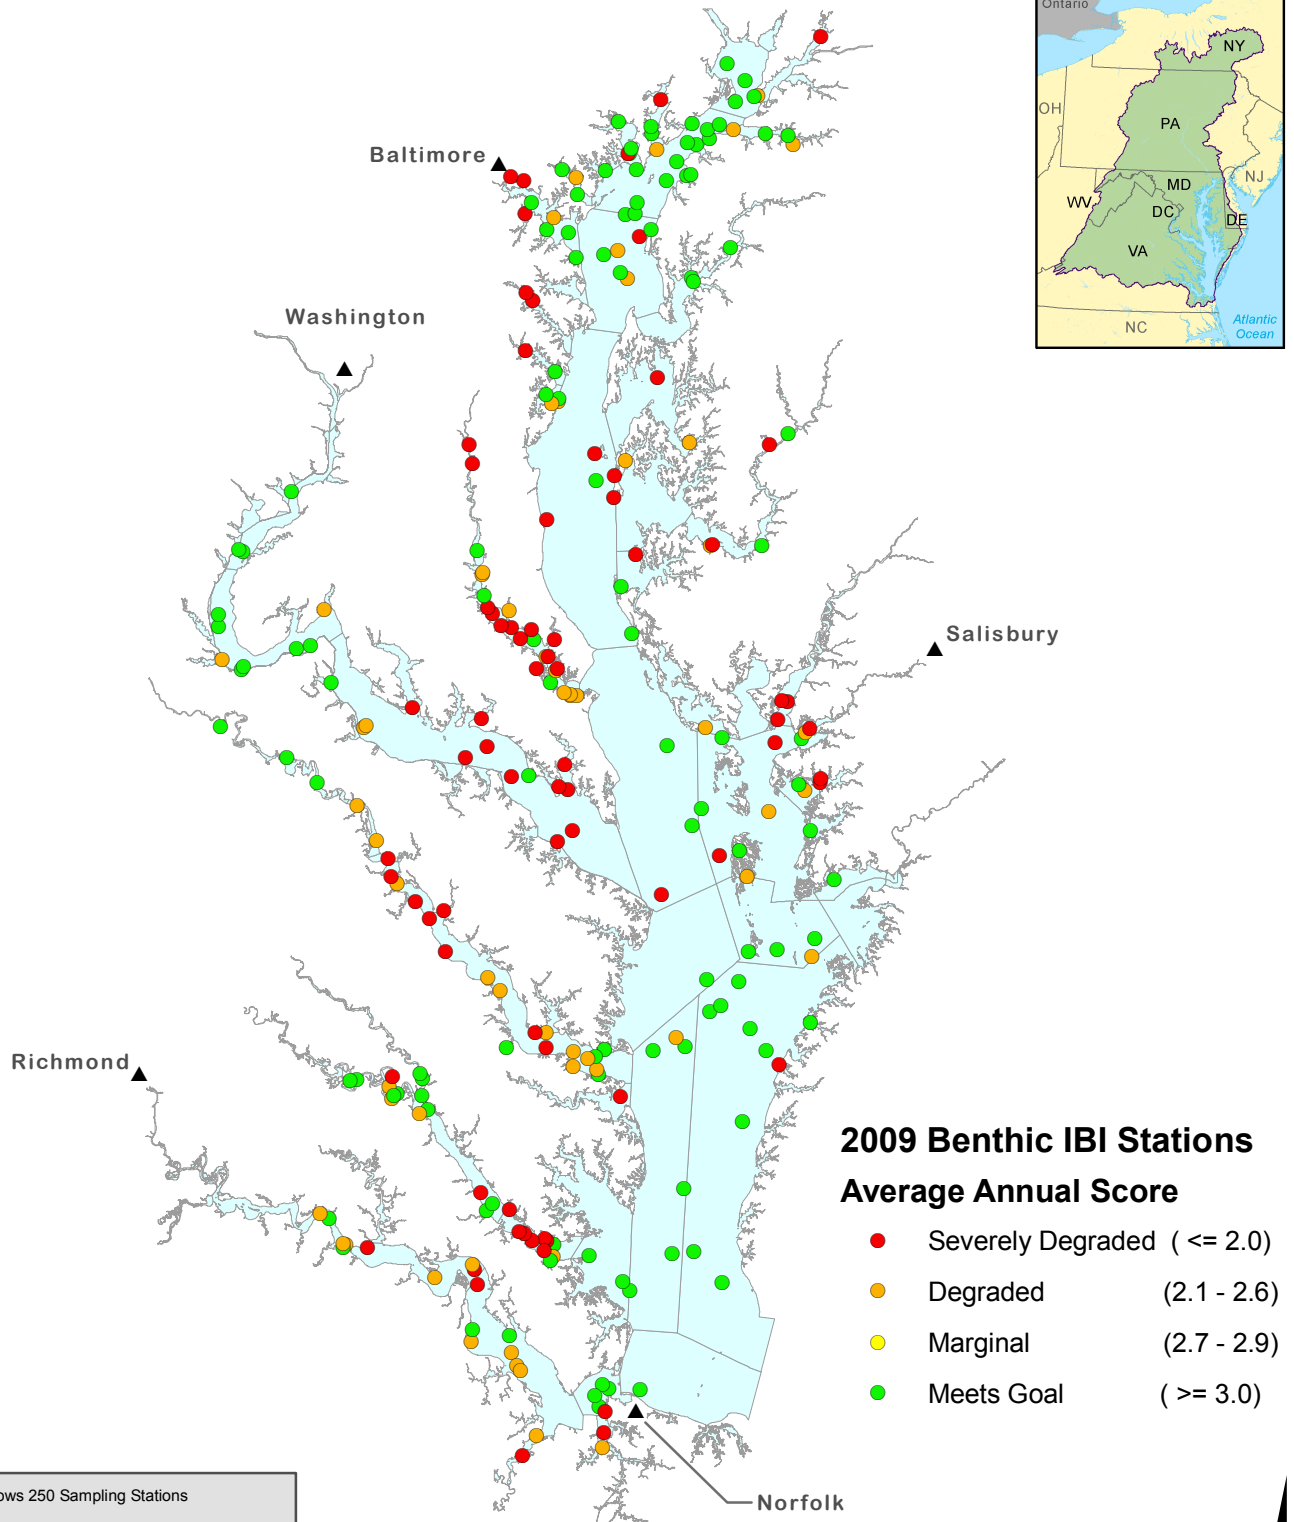

# Benthic Habitat (Index of Biological Integrity) (2009)

Annual Average Score by Sampling Station

This Map Shows 250 Sampling Stations

Data Sources: Chesapeake Bay Program

For more information, visit [www.chesapeakebay.net](http://www.chesapeakebay.net)  
Disclaimer: [www.chesapeakebay.net/termsfuse.htm](http://www.chesapeakebay.net/termsfuse.htm)